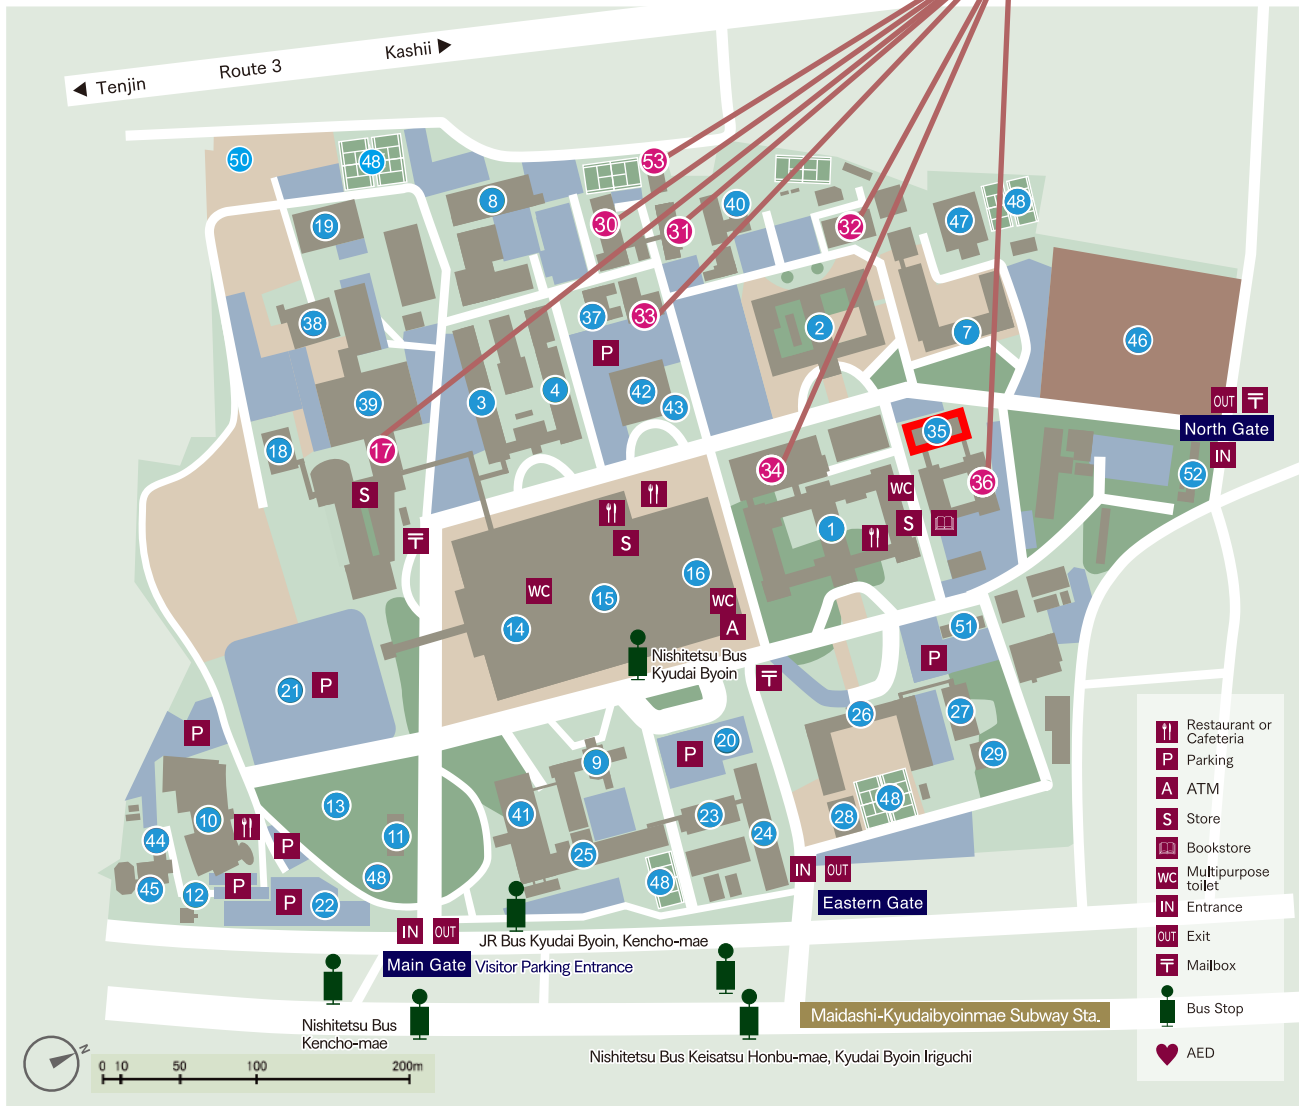

Hospital Campus

3-1-1 Maidashi, Higashi-ku, Fukuoka, JAPAN 812-8582
TEL +81-92-642-4534

Medical Institute of Bioregulation

- 1 Faculty of Medical Sciences Building A of Basic Sciences ♥
- 2 Faculty of Medical Sciences Building B of Basic Sciences ♥
- Department of Health Care Administration and Management, Graduate School of Medical Sciences
- 3 Faculty of Medical Sciences Building A of Clinical Sciences
Research Center for Environment and Developmental Medical Sciences
- 4 Faculty of Medical Sciences Building B of Clinical Sciences
- 7 Department of Health Sciences ♥
- 8 Research Center for Human Disease Modeling
- 9 Center for Cohort Studies ♥
- 10 Centennial Hall ♥
- 11 Medical Museum
- 12 Inokichi Kubo Memorial Museum
- 13 75th Anniversary Memorial Garden
- 14 South Ward, Kyushu University Hospital ♥
- 15 North Ward, Kyushu University Hospital ♥
- 16 Outpatient Ward, Kyushu University Hospital ♥
- 17 Kyushu University Hospital Westwing Building ♥
Medical Institute of Bioregulation
(Medical Research Center for High Depth Omics,
Research Center for Systems Immunology)
- 18 Center for Molecular Imaging ♥
- 19 Cogeneration Building
- 20 Patient Parking 1
- 21 Patient Parking 2
- 22 Patient Parking 3