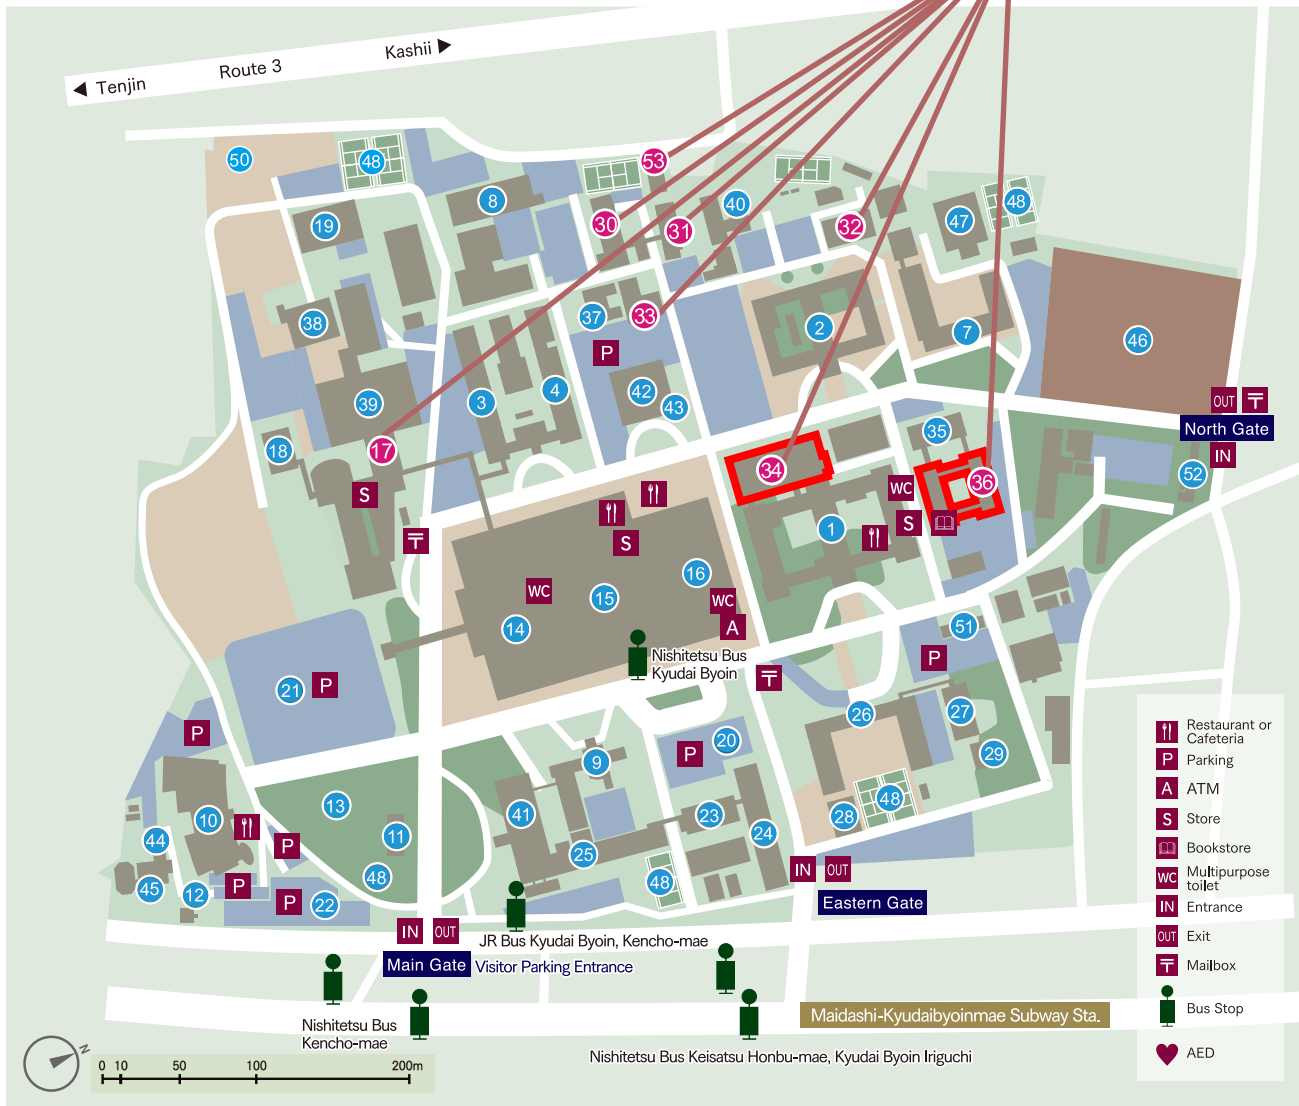

Hospital Campus

3-1-1 Maidashi, Higashi-ku, Fukuoka, JAPAN 812-8582
TEL +81-92-642-4534

Medical Institute of Bioregulation

- 1 Faculty of Medical Sciences Building A of Basic Sciences ♥
- 2 Faculty of Medical Sciences Building B of Basic Sciences ♥
- 3 Faculty of Medical Sciences Building A of Clinical Sciences
Research Center for Environment and Developmental Medical Sciences
- 4 Faculty of Medical Sciences Building B of Clinical Sciences
- 7 Department of Health Sciences ♥
- 8 Research Center for Human Disease Modeling
- 9 Center for Cohort Studies ♥
- 10 Centennial Hall ♥
- 11 Medical Museum
- 12 Inokichi Kubo Memorial Museum
- 13 75th Anniversary Memorial Garden
- 14 South Ward, Kyushu University Hospital ♥
- 15 North Ward, Kyushu University Hospital ♥
- 16 Outpatient Ward, Kyushu University Hospital ♥
- 17 Kyushu University Hospital Westwing Building ♥
Medical Institute of Bioregulation
(Medical Research Center for High Depth Omics,
Research Center for Systems Immunology)
- 18 Center for Molecular Imaging ♥
- 19 Cogeneration Building
- 20 Patient Parking 1
- 21 Patient Parking 2
- 22 Patient Parking 3