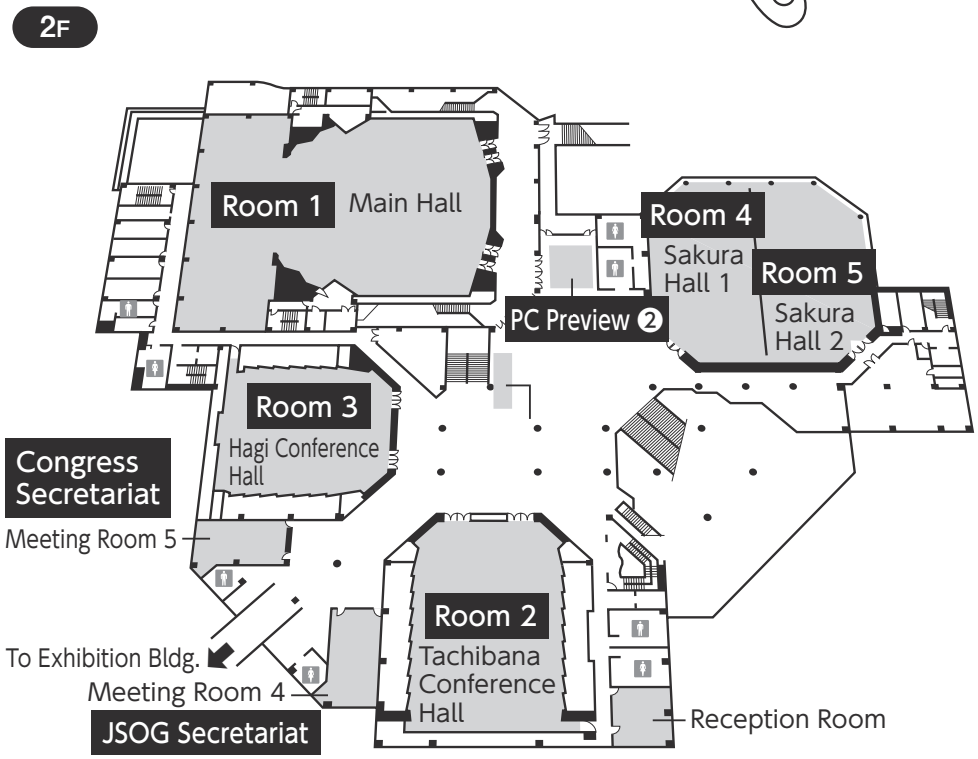

[Area Map/Access]

[Hotel Map]

- ① Hotel Central Sendai
- ② Hotel JAL City Sendai
- ③ Unizo-Inn Sendai
- ④ Hotel Metropolitan Sendai
- ⑤ Hotel Metropolitan Sendai East
- ⑥ Hotel Crown Hills Sendai Aobadori
- ⑦ Koyo Grand Hotel
- ⑧ Sendai Business Hotel
- ⑨ Hotel Pearl City Sendai
- ⑩ Royal Mayflower Sendai
- ⑪ Hotel Hokke Club Sendai
- ⑫ Sendai Kokusai Hotel
- ⑬ Daiichi Inn Park
- ⑭ Hotel Grand Terrace Sendai Kokubun-cho
- ⑮ ANA Holiday Inn Sendai
- ⑯ Hotel Unisite Sendai
- ⑰ Hotel Foliage Sendai
- ⑱ Hotel Monterey Sendai
- ⑲ Hotel Green Mark
- ⑳ Dormy Inn Sendai Annex
- ㉑ Hot Spring Dormy Inn EXPRESS Sendai Hirose-dori

[Venue Map]

Conference Building, Sendai International Center

Conference Building, Sendai International Center

Exhibition Building, Sendai International Center

Reception Room 1

Sendai Aobayama Community Square Temporary Tent

To Kawauchi Hagi Hall (5-min walk)

To Sendai International Center (1-min walk)

Tohoku University Centennial Hall (Kawauchi Hagi Hall)