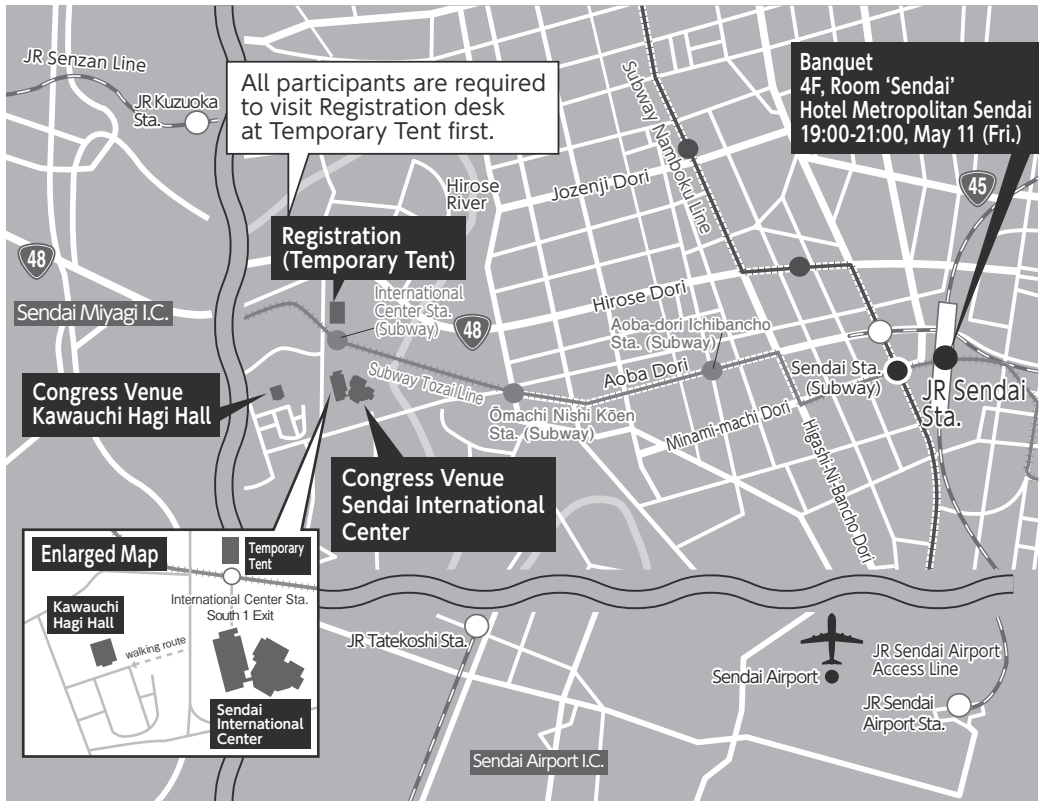

[Area Map/Access]

[Hotel Map]

- ① Hotel Central Sendai
- ② Hotel JAL City Sendai
- ③ Unizo-Inn Sendai
- ④ Hotel Metropolitan Sendai
- ⑤ Hotel Metropolitan Sendai East
- ⑥ Hotel Crown Hills Sendai Aobadori
- ⑦ Koyo Grand Hotel
- ⑧ Sendai Business Hotel
- ⑨ Hotel Pearl City Sendai
- ⑩ Royal Mayflower Sendai
- ⑪ Hotel Hokke Club Sendai
- ⑫ Sendai Kokusai Hotel
- ⑬ Daiichi Inn Park
- ⑭ Hotel Grand Terrace Sendai Kokubun-cho
- ⑮ ANA Holiday Inn Sendai
- ⑯ Hotel Unisite Sendai
- ⑰ Hotel Foliage Sendai
- ⑱ Hotel Monterey Sendai
- ⑲ Hotel Green Mark
- ⑳ Dormy Inn Sendai Annex
- ㉑ Hot Spring Dormy Inn EXPRESS Sendai Hirose-dori

- ㉒ Hotel Green Pacific
- ㉓ Hotel Mielparque Sendai
- ㉔ Mitsui Garden Hotel Sendai
- ㉕ Apa Villa Hotel Sendai-Itsutsubashi
- ㉖ Hotel Green Selec
- ㉗ Hotel Monte Hermana Sendai
- ㉘ Daiwa Roynet Hotel Sendai
- ㉙ Hotel Premium Green Plus
- ㉚ Comfort Hotel Sendai East
- ㉛ Richmond Hotel Sendai
- ㉜ Sendai Washington Hotel
- ㉝ Hotel Premium Green Hills
- ㉞ Sendai Garden Palace
- ㉟ The Westin Sendai
- ㊱ Hotel Premium Green Sovereign
- ㊲ Hotel Green With
- ㊳ Hotel Green Arbor
- ㊴ Hotel Green Line
- ㊵ Hotel Green City
- ㊶ Hotel Route-Inn Sendainagamachi Inter

[Venue Map]

Conference Building, Sendai International Center

Conference Building, Sendai International Center

Exhibition Building, Sendai International Center

Reception Room 1

Sendai Aobayama Community Square Temporary Tent

To Kawauchi Hagi Hall (5-min walk)

To Sendai International Center (1-min walk)

Tohoku University Centennial Hall (Kawauchi Hagi Hall)