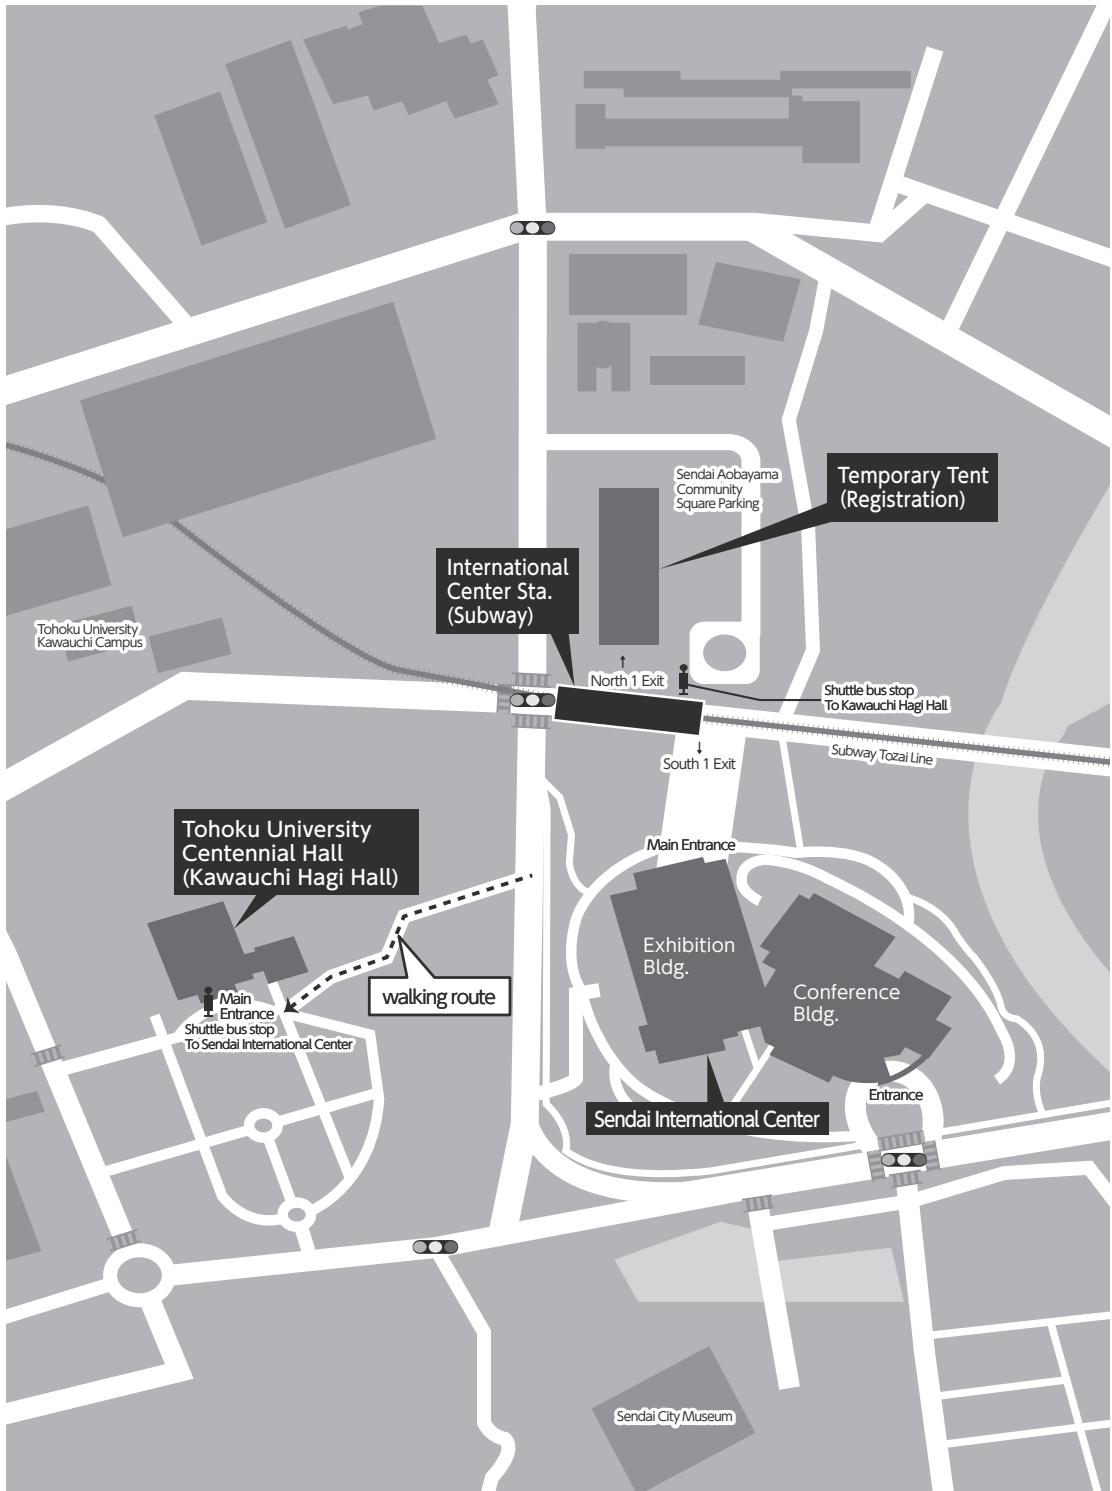

[Area Map/Access]

[Hotel Map]

- ① Hotel Central Sendai
- ② Hotel JAL City Sendai
- ③ Unizo-Inn Sendai
- ④ Hotel Metropolitan Sendai
- ⑤ Hotel Metropolitan Sendai East
- ⑥ Hotel Crown Hills Sendai Aobadori
- ⑦ Koyo Grand Hotel
- ⑧ Sendai Business Hotel
- ⑨ Hotel Pearl City Sendai
- ⑩ Royal Mayflower Sendai
- ⑪ Hotel Hokke Club Sendai
- ⑫ Sendai Kokusai Hotel
- ⑬ Daiichi Inn Park
- ⑭ Hotel Grand Terrace Sendai Kokubun-cho
- ⑮ ANA Holiday Inn Sendai
- ⑯ Hotel Unisite Sendai
- ⑰ Hotel Foliage Sendai
- ⑱ Hotel Monterey Sendai
- ⑲ Hotel Green Mark
- ⑳ Dormy Inn Sendai Annex
- ㉑ Hot Spring Dormy Inn EXPRESS Sendai Hirose-dori

- ㉒ Hotel Green Pacific
- ㉓ Hotel Mielparque Sendai
- ㉔ Mitsui Garden Hotel Sendai
- ㉕ Apa Villa Hotel Sendai-Itsutsubashi
- ㉖ Hotel Green Selec
- ㉗ Hotel Monte Hermana Sendai
- ㉘ Daiwa Roynet Hotel Sendai
- ㉙ Hotel Premium Green Plus
- ㉚ Comfort Hotel Sendai East
- ㉛ Richmond Hotel Sendai
- ㉜ Sendai Washington Hotel
- ㉝ Hotel Premium Green Hills
- ㉞ Sendai Garden Palace
- ㉟ The Westin Sendai
- ㊱ Hotel Premium Green Sovereign
- ㊲ Hotel Green With
- ㊳ Hotel Green Arbor
- ㊴ Hotel Green Line
- ㊵ Hotel Green City
- ㊶ Hotel Route-Inn Sendainagamachi Inter

[Venue Map]

Conference Building, Sendai International Center

Conference Building, Sendai International Center

Exhibition Building, Sendai International Center

Reception Room 1

Sendai Aobayama Community Square Temporary Tent

To Kawauchi Hagi Hall (5-min walk)

To Sendai International Center (1-min walk)

Tohoku University Centennial Hall (Kawauchi Hagi Hall)