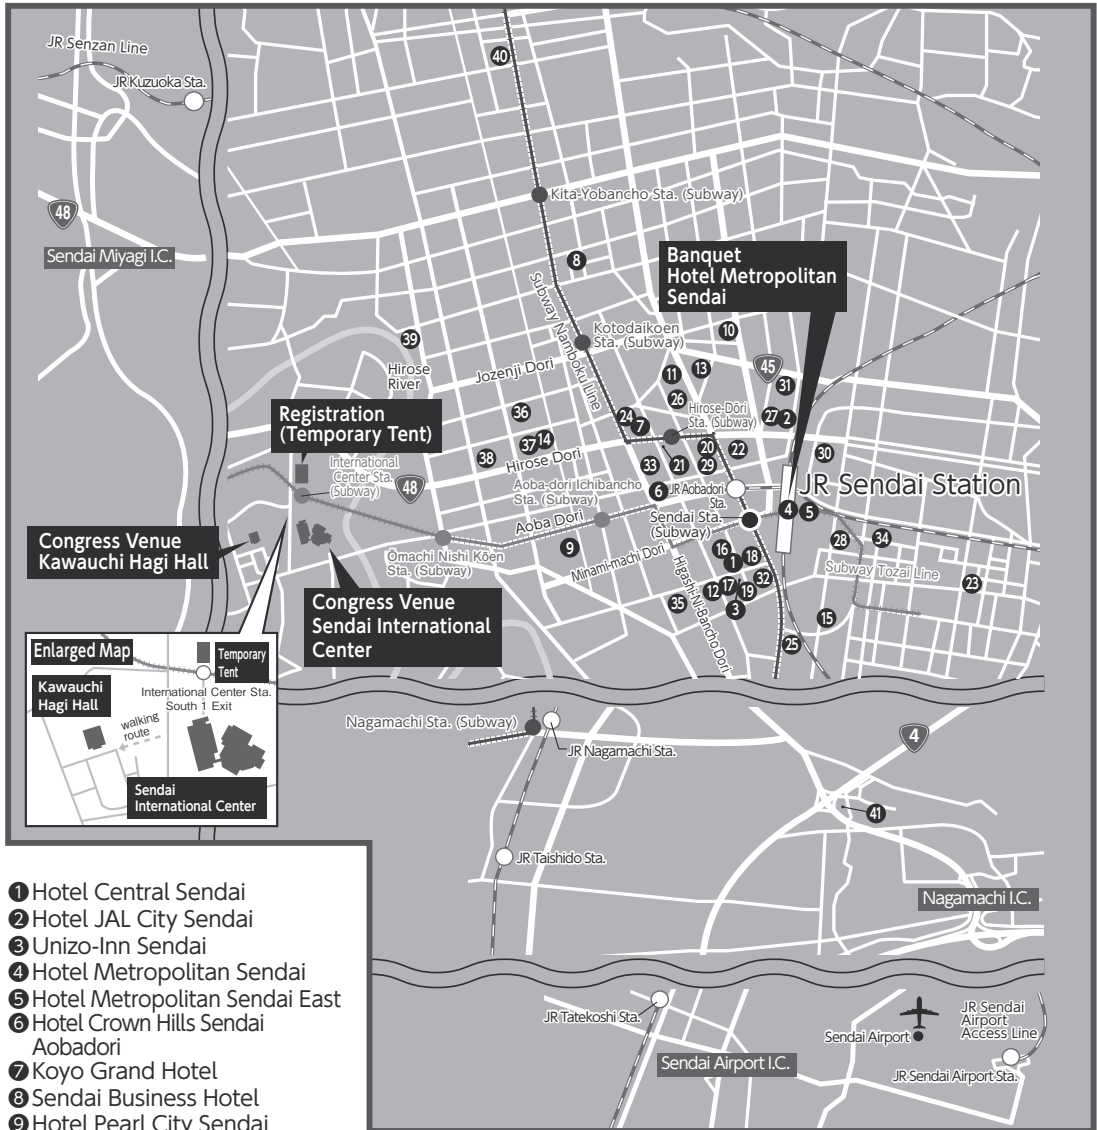

[Area Map/Access]

[Hotel Map]

- ① Hotel Central Sendai
- ② Hotel JAL City Sendai
- ③ Unizo-Inn Sendai
- ④ Hotel Metropolitan Sendai
- ⑤ Hotel Metropolitan Sendai East
- ⑥ Hotel Crown Hills Sendai Aobadori
- ⑦ Koyo Grand Hotel
- ⑧ Sendai Business Hotel
- ⑨ Hotel Pearl City Sendai
- ⑩ Royal Mayflower Sendai
- ⑪ Hotel Hokke Club Sendai
- ⑫ Sendai Kokusai Hotel
- ⑬ Daiichi Inn Park
- ⑭ Hotel Grand Terrace Sendai Kokubun-cho
- ⑮ ANA Holiday Inn Sendai
- ⑯ Hotel Unisite Sendai
- ⑰ Hotel Foliage Sendai
- ⑱ Hotel Monterey Sendai
- ⑲ Hotel Green Mark
- ⑳ Dormy Inn Sendai Annex
- ㉑ Hot Spring Dormy Inn EXPRESS Sendai Hirose-dori

- ㉒ Hotel Green Pacific
- ㉓ Hotel Mielparque Sendai
- ㉔ Mitsui Garden Hotel Sendai
- ㉕ Apa Villa Hotel Sendai-Itsutsubashi
- ㉖ Hotel Green Selec
- ㉗ Hotel Monte Hermana Sendai
- ㉘ Daiwa Roynet Hotel Sendai
- ㉙ Hotel Premium Green Plus
- ㉚ Comfort Hotel Sendai East
- ㉛ Richmond Hotel Sendai
- ㉜ Sendai Washington Hotel
- ㉝ Hotel Premium Green Hills
- ㉞ Sendai Garden Palace
- ㉟ The Westin Sendai
- ㊱ Hotel Premium Green Sovereign
- ㊲ Hotel Green With
- ㊳ Hotel Green Arbor
- ㊴ Hotel Green Line
- ㊵ Hotel Green City
- ㊶ Hotel Route-Inn Sendainagamachi Inter

[Venue Map]

Conference Building, Sendai International Center

Conference Building, Sendai International Center

Exhibition Building, Sendai International Center

Reception Room 1

Sendai Aobayama Community Square Temporary Tent

To Kawauchi Hagi Hall (5-min walk)

To Sendai International Center (1-min walk)

Tohoku University Centennial Hall (Kawauchi Hagi Hall)