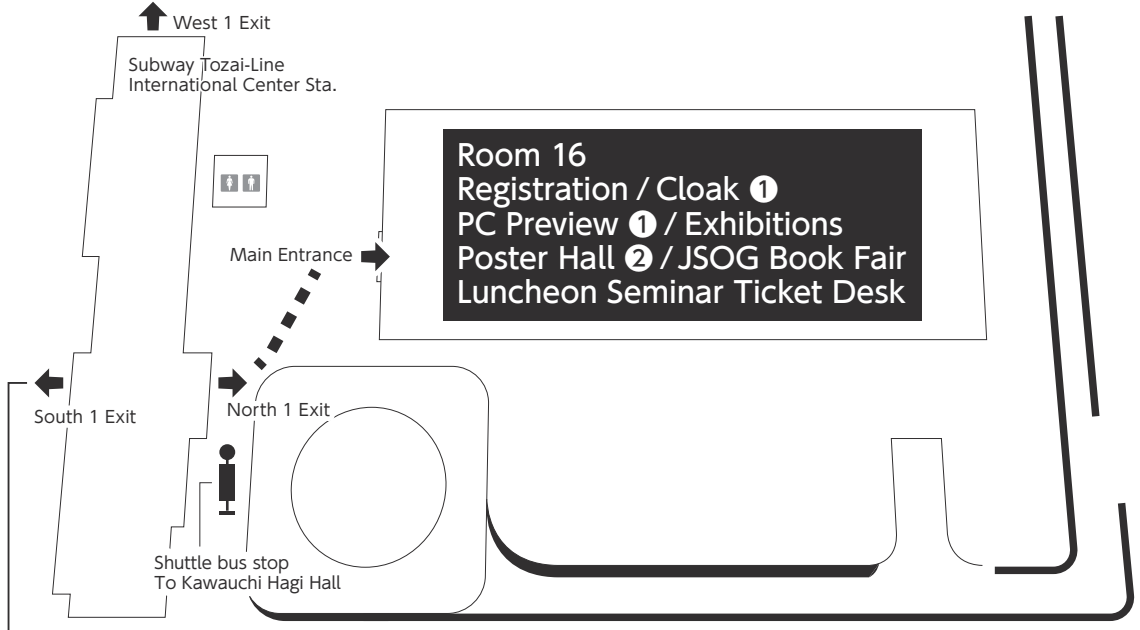

[Area Map/Access]

[Hotel Map]

- ① Hotel Central Sendai
- ② Hotel JAL City Sendai
- ③ Unizo-Inn Sendai
- ④ Hotel Metropolitan Sendai
- ⑤ Hotel Metropolitan Sendai East
- ⑥ Hotel Crown Hills Sendai Aobadori
- ⑦ Koyo Grand Hotel
- ⑧ Sendai Business Hotel
- ⑨ Hotel Pearl City Sendai
- ⑩ Royal Mayflower Sendai
- ⑪ Hotel Hokke Club Sendai
- ⑫ Sendai Kokusai Hotel
- ⑬ Daiichi Inn Park
- ⑭ Hotel Grand Terrace Sendai Kokubun-cho
- ⑮ ANA Holiday Inn Sendai
- ⑯ Hotel Unisite Sendai
- ⑰ Hotel Foliage Sendai
- ⑱ Hotel Monterey Sendai
- ⑲ Hotel Green Mark
- ⑳ Dormy Inn Sendai Annex
- ㉑ Hot Spring Dormy Inn EXPRESS Sendai Hirose-dori

[Venue Map]

Conference Building, Sendai International Center

Conference Building, Sendai International Center

Exhibition Building, Sendai International Center

Reception Room 1

Sendai Aobayama Community Square Temporary Tent

To Kawauchi Hagi Hall (5-min walk)

To Sendai International Center (1-min walk)

Tohoku University Centennial Hall (Kawauchi Hagi Hall)