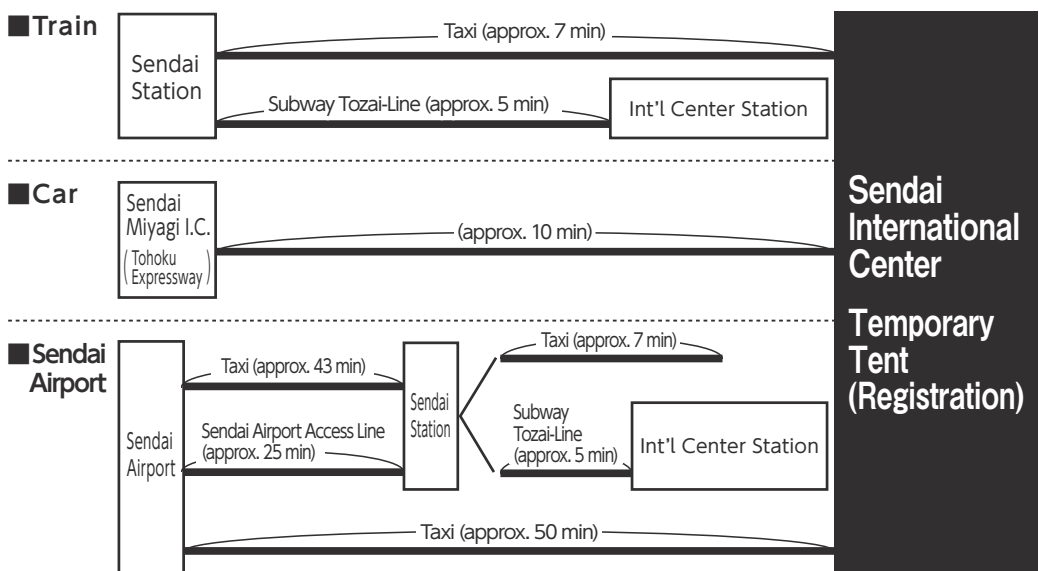

[Area Map/Access]

[Hotel Map]

- ① Hotel Central Sendai
- ② Hotel JAL City Sendai
- ③ Unizo-Inn Sendai
- ④ Hotel Metropolitan Sendai
- ⑤ Hotel Metropolitan Sendai East
- ⑥ Hotel Crown Hills Sendai Aobadori
- ⑦ Koyo Grand Hotel
- ⑧ Sendai Business Hotel
- ⑨ Hotel Pearl City Sendai
- ⑩ Royal Mayflower Sendai
- ⑪ Hotel Hokke Club Sendai
- ⑫ Sendai Kokusai Hotel
- ⑬ Daiichi Inn Park
- ⑭ Hotel Grand Terrace Sendai Kokubun-cho
- ⑮ ANA Holiday Inn Sendai
- ⑯ Hotel Unisite Sendai
- ⑰ Hotel Foliage Sendai
- ⑱ Hotel Monterey Sendai
- ⑲ Hotel Green Mark
- ⑳ Dormy Inn Sendai Annex
- ㉑ Hot Spring Dormy Inn EXPRESS Sendai Hirose-dori

[Venue Map]

Conference Building, Sendai International Center

Conference Building, Sendai International Center

Exhibition Building, Sendai International Center

Reception Room 1

Sendai Aobayama Community Square Temporary Tent

To Kawauchi Hagi Hall (5-min walk)

To Sendai International Center (1-min walk)

Tohoku University Centennial Hall (Kawauchi Hagi Hall)